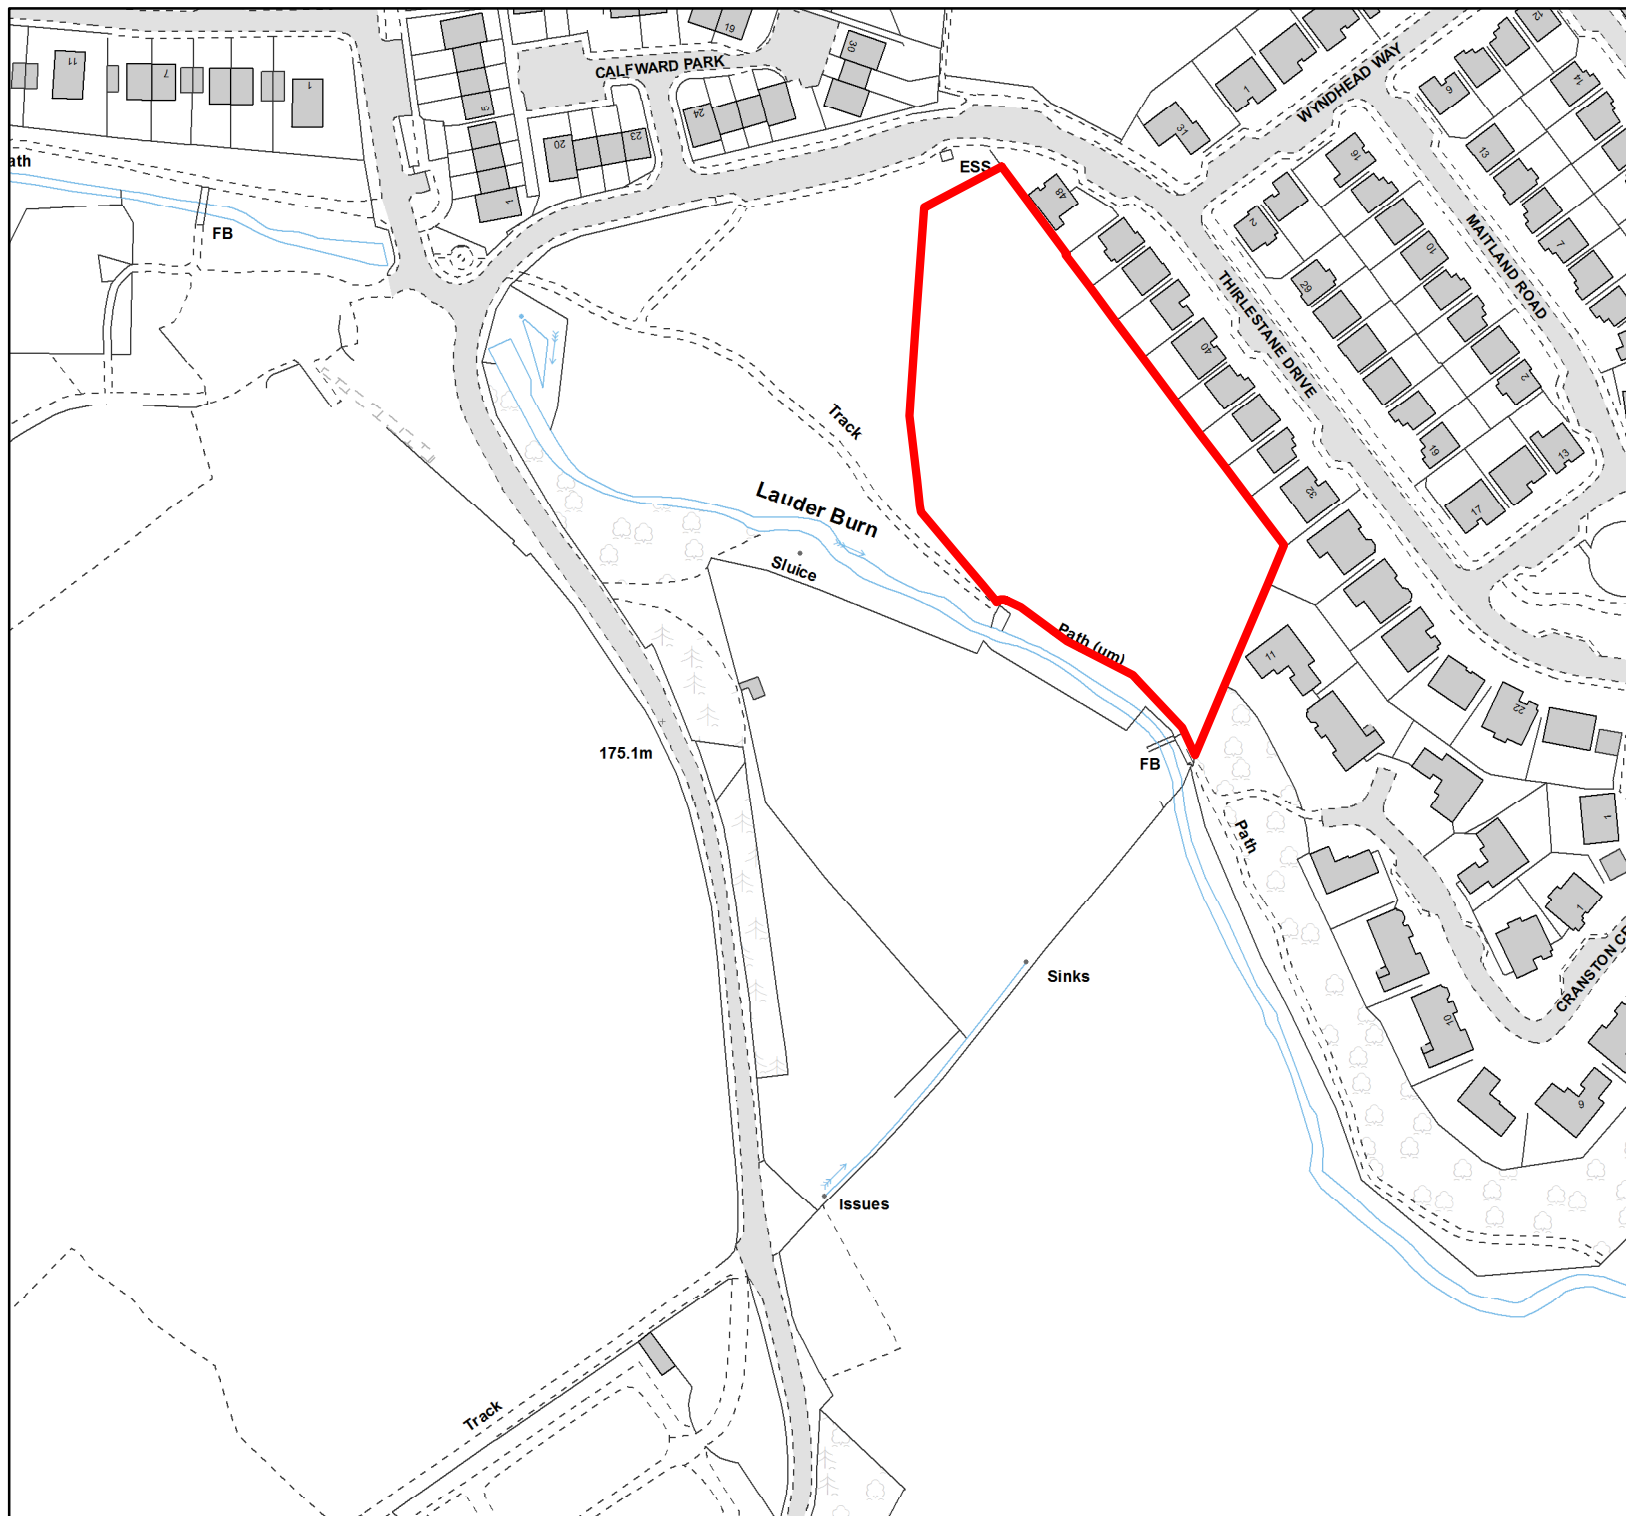

1:2,000

Agricultural

**Calfward Park Grazings
Galashiels Road
Lauder**

Area: 0.8128 hectares o.t.

UPRN: LD017/12

This map has been prepared by
Estate Management
Commercial Services
Crown Copyright all rights reserved.
Scottish Borders Council, Licence
100023423, 2019.